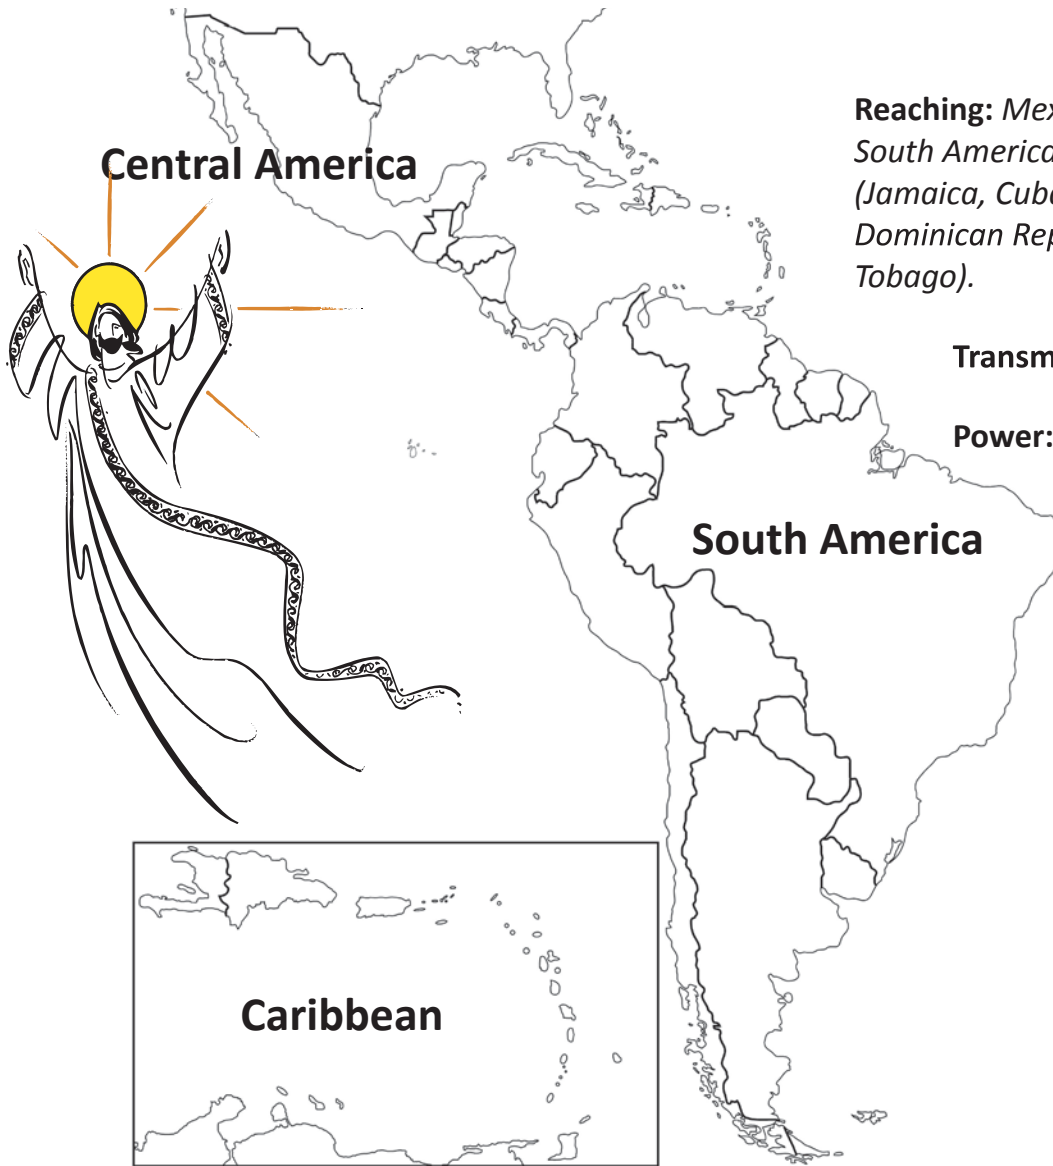

WRMI

Reaching the entire Caribbean, Central, and South America...

Reaching: *Mexico, Central and South America, and the Caribbean (Jamaica, Cuba, Bahamas, Puerto Rico, Dominican Republic, Haiti, Trinidad and Tobago).*

Transmitter: 9955 kHz Shortwave

Power: 50,000 watts

The people of the Caribbean, South America and Central America need your help!!! Many of the Caribbean islands and countries within South and Central America are characterized by high population growth, severe poverty, minimal technological advancements, and dependence upon highly developed countries. In order for the people to overcome these economic and cultural limitations, they need to strengthen their faith in God... ***They need to hear from you in order to be inspired and encouraged by the Word Of God!*** WRMI is your voice for reaching these people! Contact us at 800-726-2620, 925-462-9800 or info@panambc.com to begin ministering to the people of the Caribbean, South and Central America!